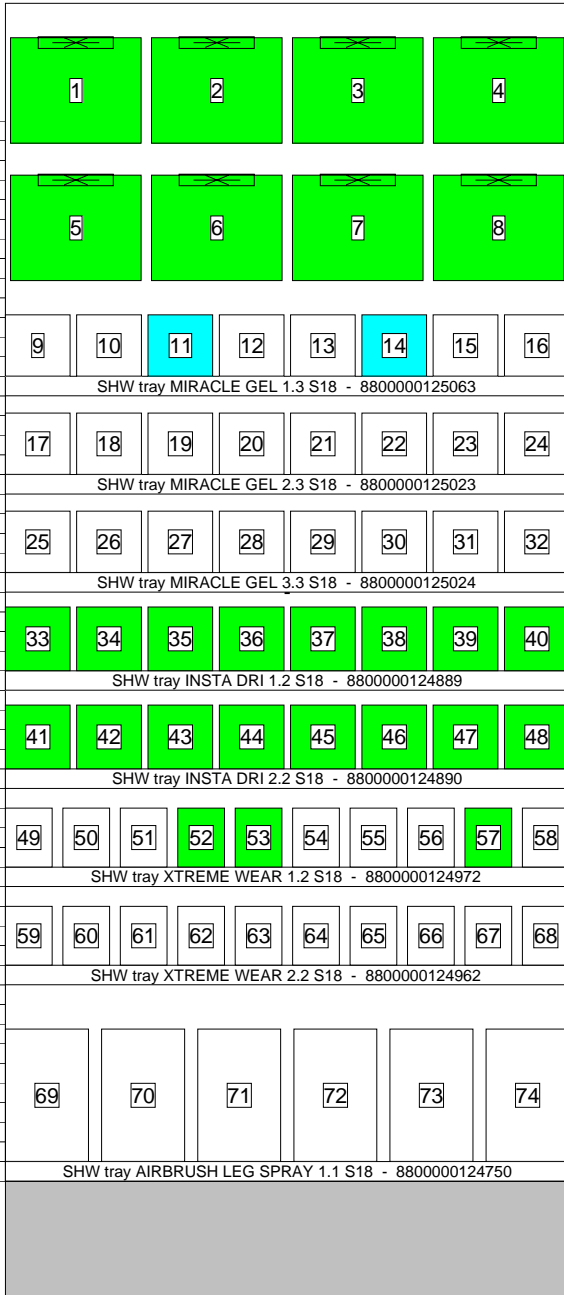

SH MULT SPR18 MCH WALL 1x60 L&R USA

POSITION REPORT

Wall Strategy & Logistics 7/17/2017

SH MULT SPR18 MCH WALL 1x60 L&R USA
Spring 2018 L&R DIST

SHW tray XTREME WEAR 2.2 S18 - 8800000124962					Width = 12.00 in; Depth = 9.75 in; Notch = 12	
Loc. ID	Facings	Product ID	UPC	Description	Shade	Plano Code
59	1	30070018006	074170346299	Hard As Nails Xtreme Wear	Sun Kissed	150
60	1	30070018027	074170346534	Hard As Nails Xtreme Wear	Mellow Yellow	360
61	1	30535427280	074170415513	Hard As Nails Xtreme Wear	Jazzy Jade	280
62	1	30995006430	074170431902	Hard As Nails Xtreme Wear	Royal Hue	430
63	1	30535427230	074170415506	Hard As Nails Xtreme Wear	Pep-Plum	230
64	1	30995006440	074170431919	Hard As Nails Xtreme Wear	Orchid Around	440
65	1	30070018060	074170372922	Hard As Nails Xtreme Wear	Lacey Lilac	270
66	1	30070018005	074170346282	Hard As Nails Xtreme Wear	Rockstar Pink	140
67	1	30070018030	074170346565	Hard As Nails Xtreme Wear	Red Carpet	390
68	1	30070018028	074170346541	Hard As Nails Xtreme Wear	Black Out	370

SHW tray AIRBRUSH LEG SPRAY 1.1 S18 - 8800000124750					Width = 12.00 in; Depth = 9.75 in; Notch = 2	
Loc. ID	Facings	Product ID	UPC	Description	Shade	Plano Code
69	1	30535998010	074170426625	Airbrush Legs Spray	Fairest	00
70	1	30000432001	074170305982	Airbrush Legs Spray	Light Glow	01
71	1	30000432010	074170441826	Airbrush Legs Spray	Beige Glow	015
72	1	30000432002	074170305999	Airbrush Legs Spray	Medium Glow	02
73	1	30000432003	074170306002	Airbrush Legs Spray	Tan Glow	03
74	1	30000432004	074170306019	Airbrush Legs Spray	Deep Glow	04