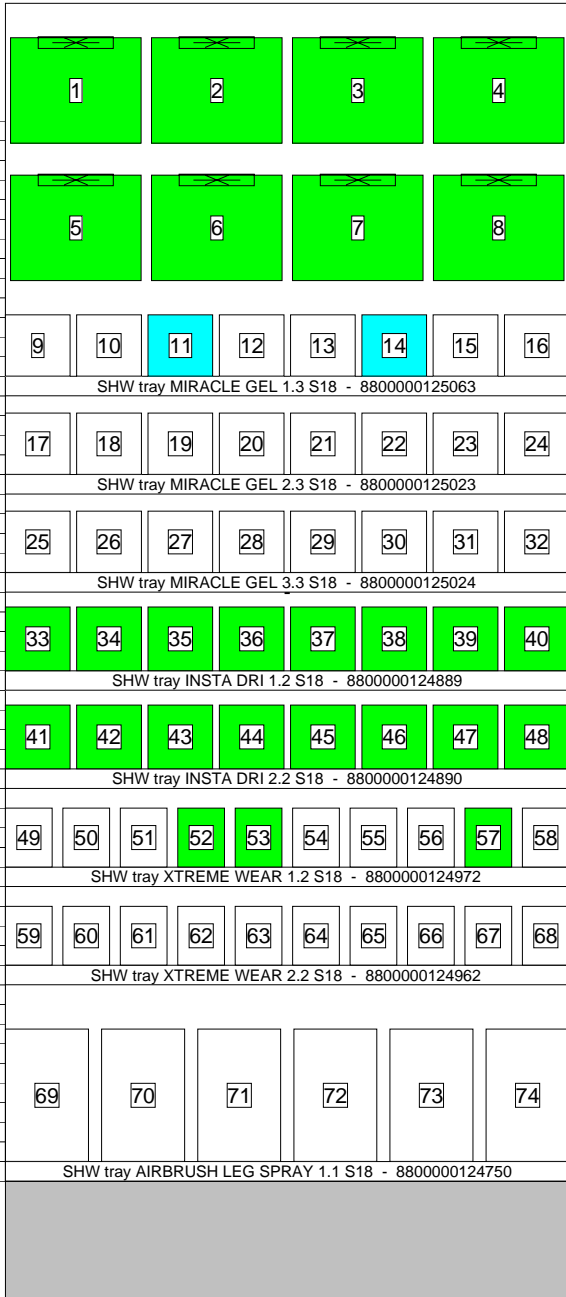

Print Date: 7/17/2017

SH MULT SPR18 MCH WALL 1x60 L&R USA

POSITION REPORT

Wall Strategy & Logistics 7/17/2017

SH MULT SPR18 MCH WALL 1x60 L&R USA Spring 2018

L&R DIST

					Width = 12.00 in; Depth = 1.00 in; Notch = 61	
Loc. ID	Facings	Product ID	UPC	Description	Shade	Plano Code
1	1	30550441000	074170451092	Double Duty Base & Top Coat	Double Duty Base & Top Coat	45109
2	1	30550446000	074170451146	Dries Instantly - Top Coat	Dries Instantly - Top Coat	45114
3	1	30550446000	074170451177	Insta-Dri Anti-Chip Top Coat	Insta-Dri Anti-Chip Top Coat	45117
4	1	30550431000	074170451078	Maximum Growth	Maximum Growth	45107
5	1	30550449000	074170451245	Vitamin E Nail & Cuticle Oil	Vitamin E Nail & Cuticle Oil	45124
6	1	30550450000	074170451290	Instant Cuticle Remover	Instant Cuticle Remover	45129
7	1	30550429000	074170450996	Complete Care 7 in 1	Complete Care 7 in 1	45099
8	1	30550423000	074170450835	Advanced Hard As Nails Nude	Advanced Hard As Nails Nude	45083